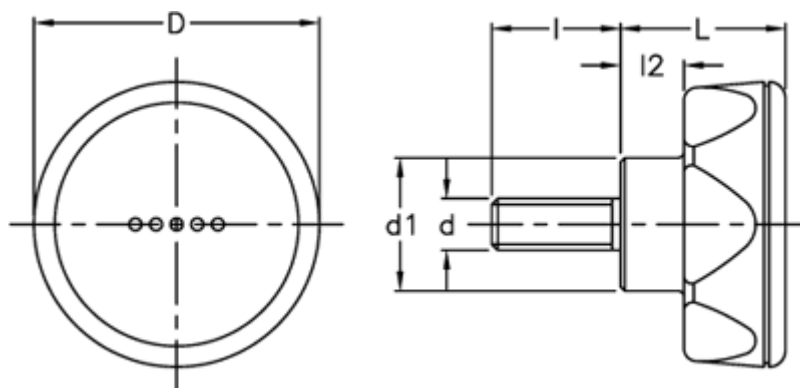

Article number: 23052226614

Description: E+G Lobe knob  
ELK.70-p M12x50-C4 yellow centre cap

## Measures

$D$	=	70
$d1$	=	32.5
$d$	=	M12
$l$	=	50
$L$	=	35
$l2$	=	13